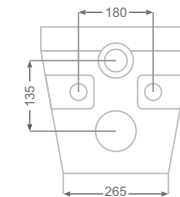

Name of Product	Length mm	Width mm	Height mm
Delta Top Counter 36	360	360	120

Name of Product	Length mm	Width mm	Height mm
Silvia Top Counter 50	498	340	172

Name of Product	Length mm	Width mm	Height mm
Diana Top Counter 40	404	404	137

NEW

Despina 49 (Wash Down)

NEW

دسپینا ۴۹ (آبشاری)

Name of Product	Length mm	Width mm	Height mm
Despina Wall Hung Water Closet 49	489	362	355

NEW

Caprice 54 (Wash Down)

NEW