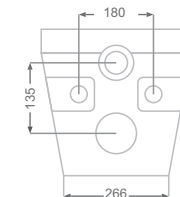

کاپریس ۵۴ (آبشاری)