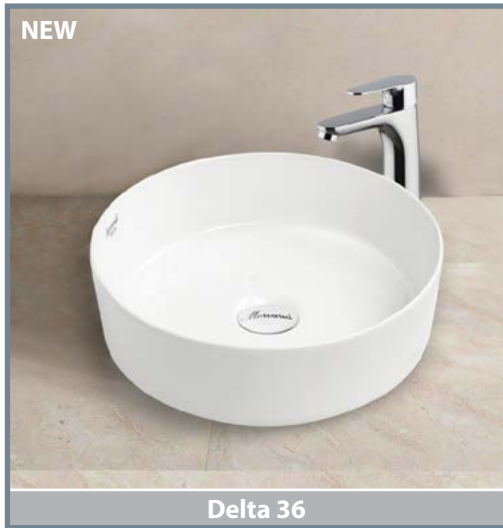

مروارید

کارخانجات چینی بهداشتی مروارید

Model	Description	Page
Delta 36 - Diana 40	Top Counter	2
Silvia 50 - Romina 52	Top Counter	3
Yaris 45 - Santa 66 - Aida 51	Top Counter	4
Alpha 40 - Parmida 60	Top Counter	5
Classic 65 - Oriental 47 - SPA 59	Top Counter	6
Caprice 66 - Caprice 45 - Crown 67	Counter Basin	7
Romina 70 - Volga 55 - Elena 80 - Silvia 71	Counter Basin	8
Tania 80 - Vista 90	Counter Basin	9
Verona 60 - Tania 60 - Alpha 52/67 - Dena 62	Counter Basin	10
SPA 53 - Persian 58 - Classic 60 - Parmida 52	Under Counter and Counter Basin	11
Silvia 77	WC (Medical)	12
Despina 49 - Caprice 54	WC (Wall Hung)	13
Mega 57 - Katia 56 - Silvia 55	WC (Wall Hung)	14
Katia Set	Water Closet and Wash Basin	15
Mega 69 - Santa 71	Water Closet	16
Katia 71 - Crown 70 - Volga 67 - Romina 69	Water Closet	17
Parmida 72 - Yaris 67 - Diamond 66 - Tania 66	Water Closet	18
Valentina 65 - Vista 63 - Elegant 67 - Verona 61	Water Closet	19
Crown 42	Self Pedestal Wash Basin	20
Mega 48 - Silvia 60	Self Pedestal Wash Basin	21
Crown 61 - Gloria 61	Wash Basin With Pedestal	22
Katia 68/55 - Parmida 60	Wash Basin With Half Pedestal/Pedestal	23
Mondial 60 - Royal 65	Wash Basin With Half Pedestal/Pedestal	24
Diana 55 - Diana 47 - Classic 54/ 66 - Elegant 54/65	Wash Basin With Pedestal	25
Marjan 61 - Diamond 50 - Zarrin 65 - Vista 44	Wash Basin With Pedestal	26
Caprice 66 - Zomorrod 65 - Berelian 63	Wash Basin With Pedestal	27
Katia 71 - Mega 68	Water Closet	28
Yaris 65 - Aida 68 - Olga 64 - Delta 44/46	WC (With Cistern)	29
Mega - Crown - Mondial	Asian Squat Pans	30
Yaris - Valentina - Romina - Elegant - Crystal - Elena	Asian Squat Pans	31
Firouzeh - Parmida - Delta - Classic - Negin	Asian Squat Pans	32